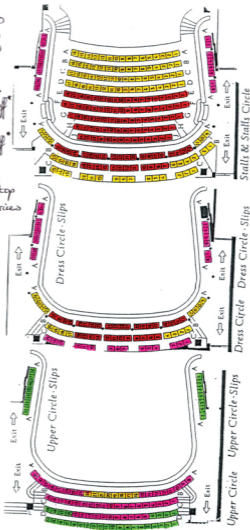

- £35.00
- £27.50
- £20.00
- £10.00

3-4 nights
= 15% off

5 nights
= 20% off

* Discount
applies to top
2 ticket prices
only.

BRITTEN THEATRE
SEATING PLAN
SEATS : 400

N.B.
Dress Circle seats start at A3
(i.e. No Number A1 & A2 in Dress Circle)

Stalls & Stalls Circle	227 seats
Dress circle	77 seats
Upper Circle	96 seats